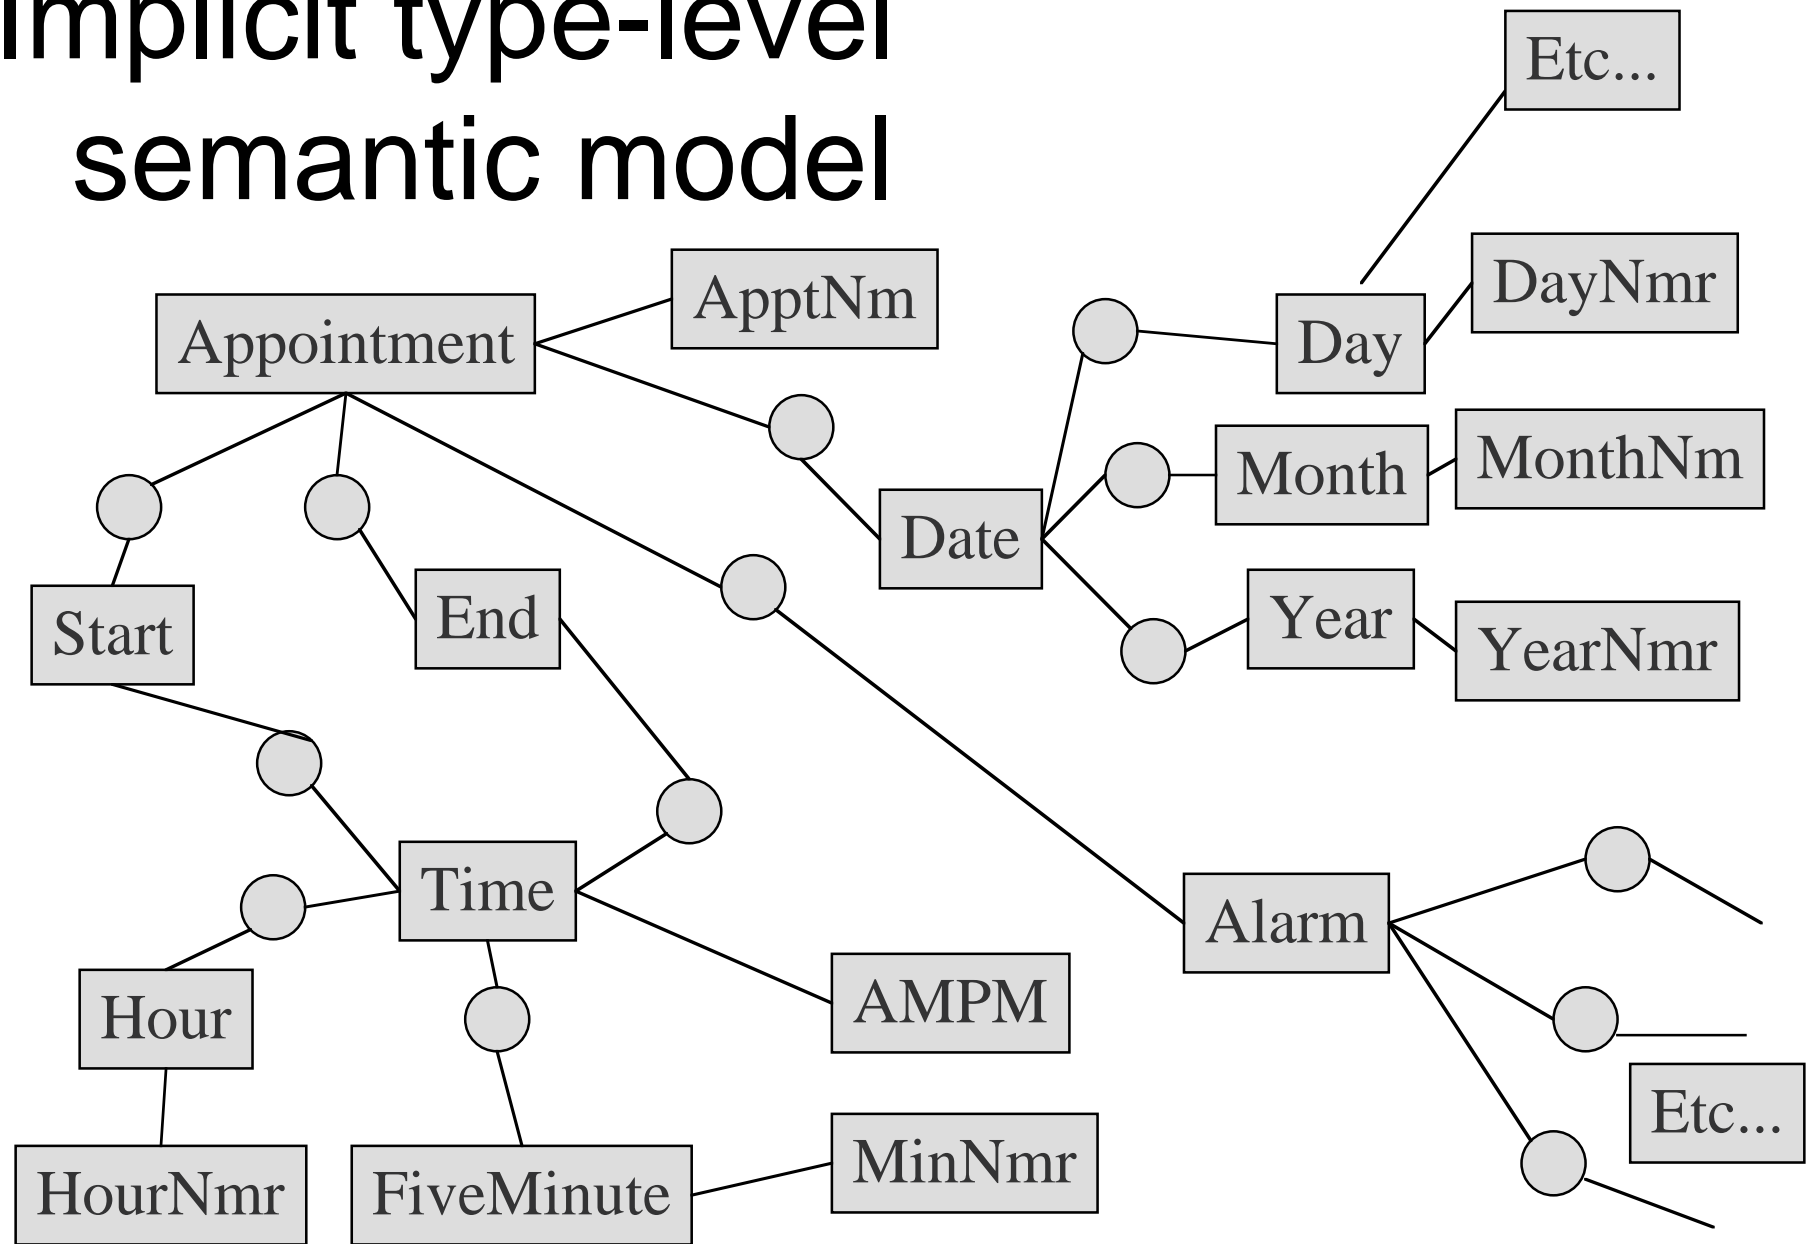

Appointments exist

Appointments have names

Appointments have dates

Appointment

Appointment ***My Gvu bb

Repeat Appointment

Date: September 16, 1999

Time: 12:00 PM to 1:00 PM

Implicit type-level semantic model

A bestiary of grounded metaphors (Lakoff & Johnson)

- important = big
- difficulty = burden
- more = up
- type of = inside
- similar = near
- degree = position
- arch. = phys. struct.
- help = support
- time = motion
- change = motion
- state = place
- action = self-propulsion
- purpose = destination
- purpose = desired thing
- cause = force
- relationship = enclosure
- control = be above
- know = see
- understand = grasp
- see = touch