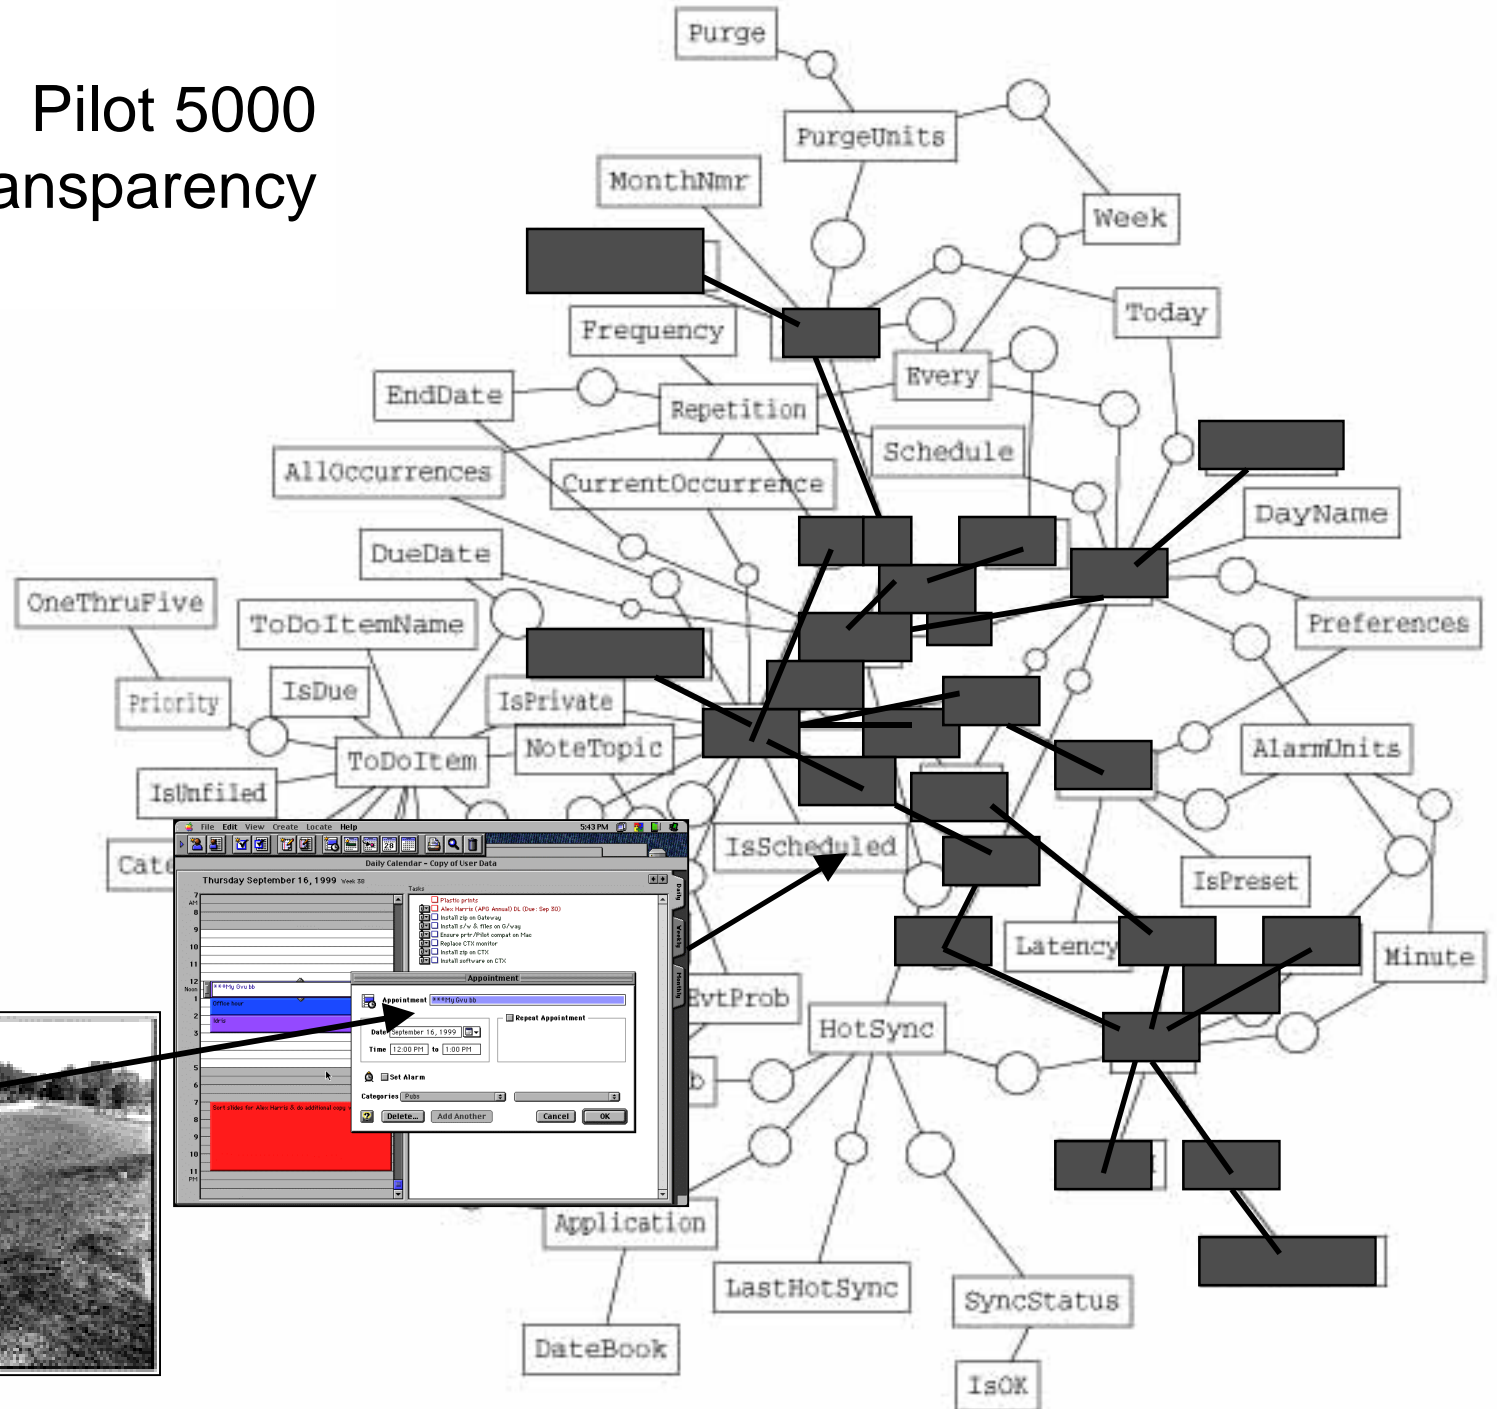

Implicit type-level semantic model

A bestiary of grounded metaphors (Lakoff & Johnson)

- important = big
- difficulty = burden
- more = up
- type of = inside
- similar = near
- degree = position
- arch. = phys. struct.
- help = support
- time = motion
- change = motion
- state = place
- action = self-propulsion
- purpose = destination
- purpose = desired thing
- cause = force
- relationship = enclosure
- control = be above
- know = see
- understand = grasp
- see = touch